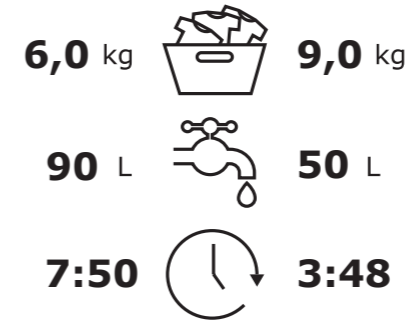

ENERG

LG

F94DV709H1E

359 kWh/100

58 kWh/100

AB CDEFG

72 dB
A B C D

2019/2014