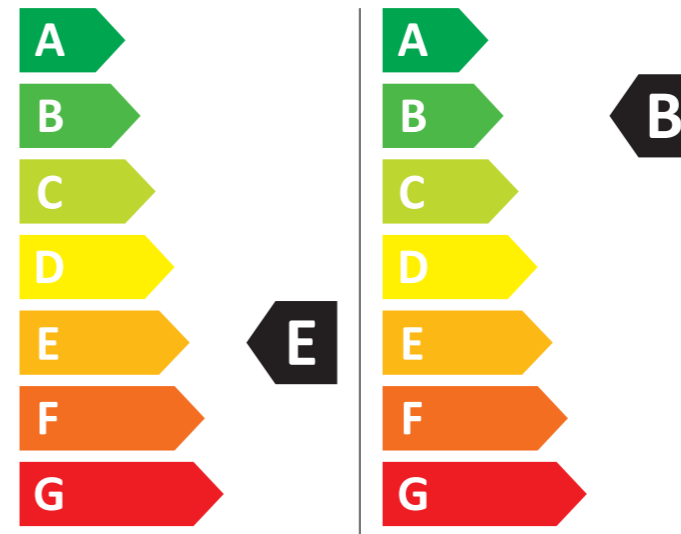

ENERG

LG

F94DV709H1E

359 kWh/100

58 kWh/100

AB CDEFG

72 dB
A B C D

2019/2014